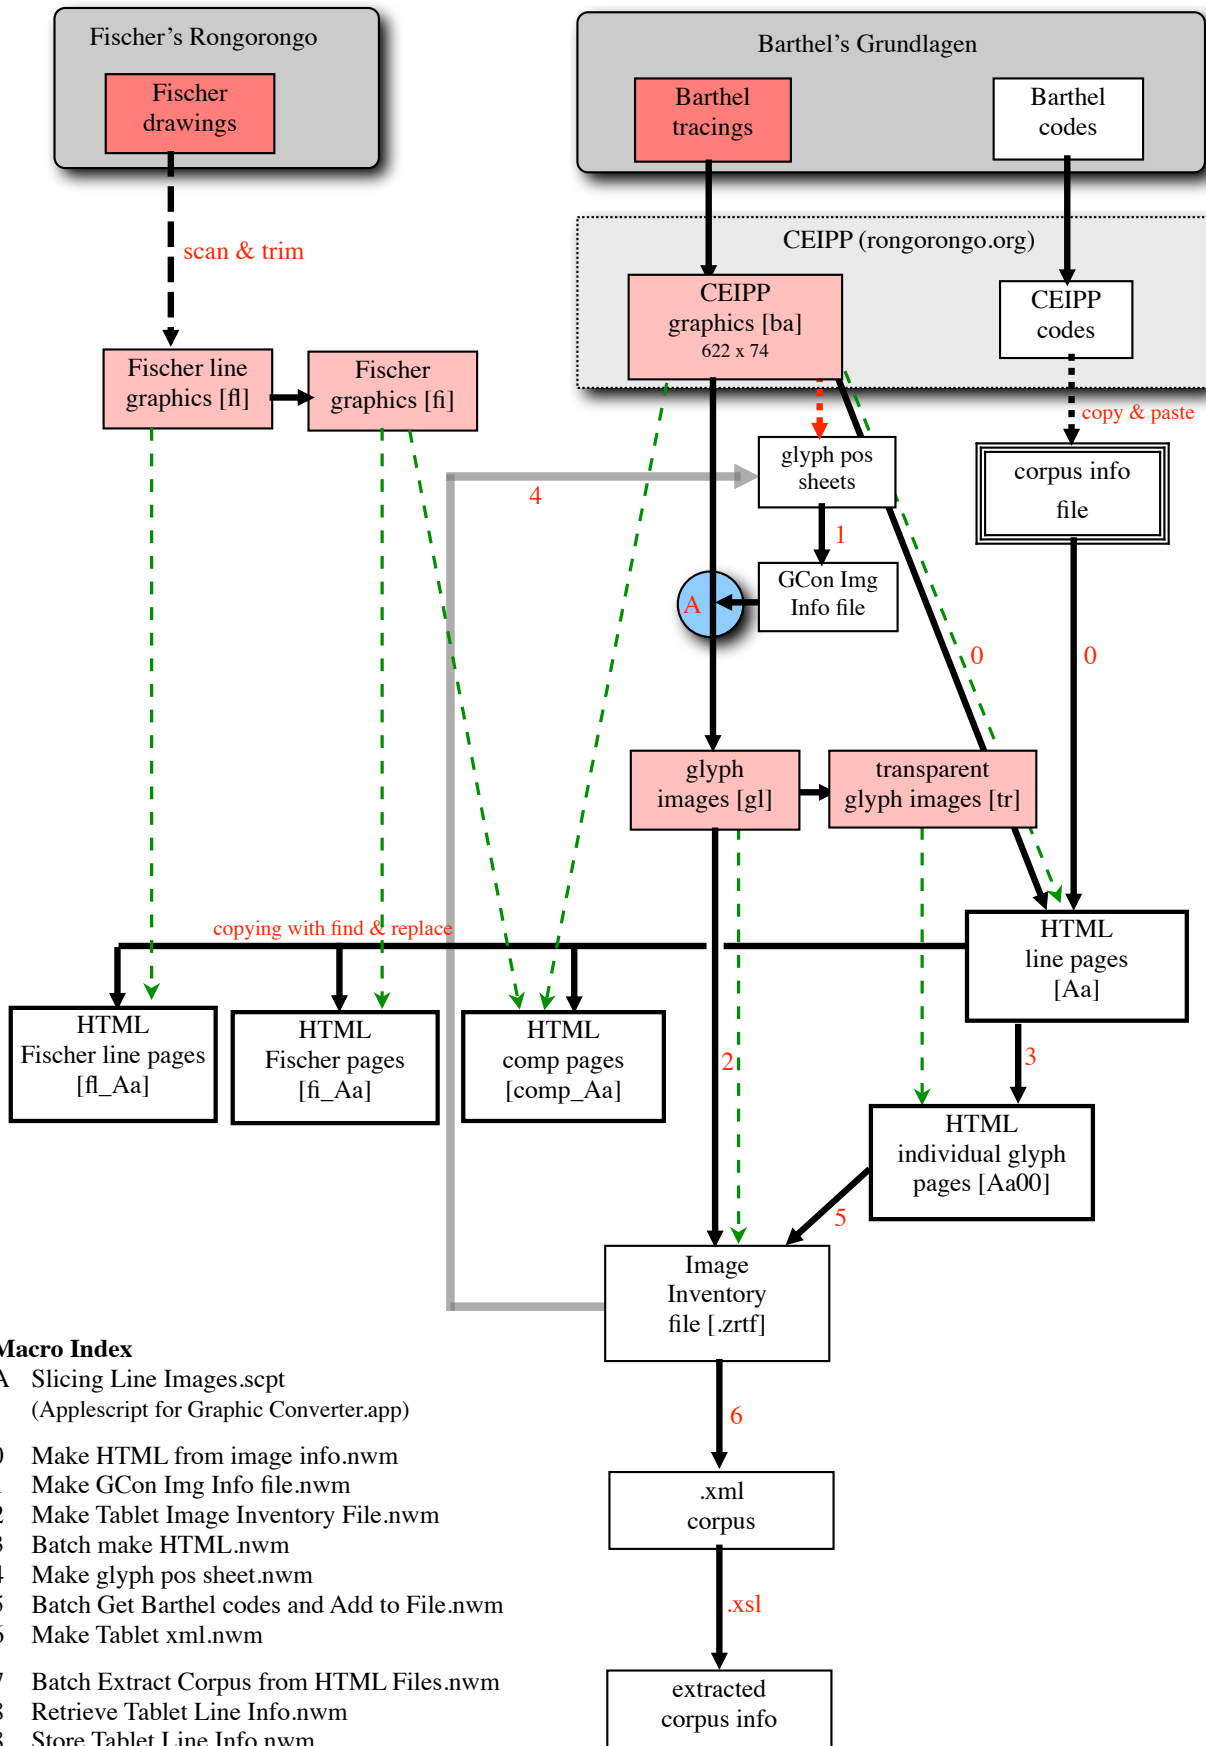

# Overview of Rongorongongo site contents sources and sequence of construction

## Macro Index

- A Slicing Line Images.scpt  
(Applescript for Graphic Converter.app)
- 0 Make HTML from image info.nwm
- 1 Make GCon Img Info file.nwm
- 2 Make Tablet Image Inventory File.nwm
- 3 Batch make HTML.nwm
- 4 Make glyph pos sheet.nwm
- 5 Batch Get Barthel codes and Add to File.nwm
- 6 Make Tablet xml.nwm
- 7 Batch Extract Corpus from HTML Files.nwm
- 8 Retrieve Tablet Line Info.nwm
- 8 Store Tablet Line Info.nwm
- 9 Count Barthel numbers (ceipp).nwm